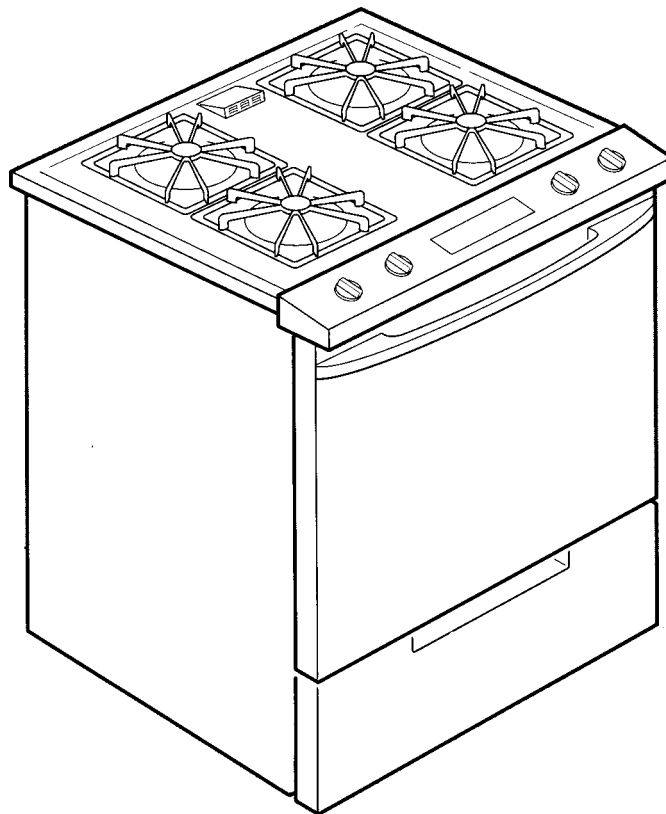

WHIRLPOOL SELF-CLEANING SLIDE-IN GAS RANGES

JOB AID
Part No. 4322500